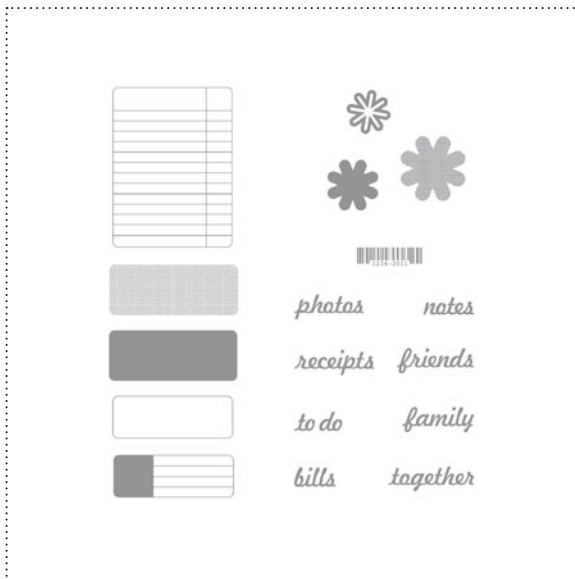

127172 AUTUMN ELEMENTS STAMP BRUSH SET

124579 NOTEBOOK II DESIGNER SERIES PAPER

124578 MESSENGER II EMBELLISHMENTS

127174 MESSENGER II STAMP BRUSH SET

124580 TAKE NOTE STAMP BRUSH SET

127164 HALF CIRCLE PUNCH