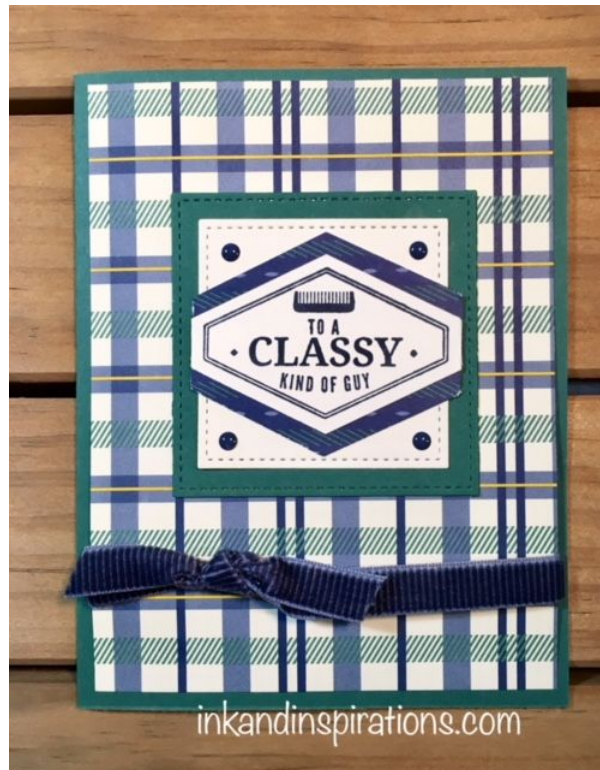

Lisa Brown

www.inkandinspirations.com

lisa@inkandinspirations.com

Stampin' Up! Masculine Birthday Card 4/11/18

Ink and Inspirations Project Sheet

Details:

Card Base: Tranquil Tide card stock: 5 ½" x 8 ½". Score at 4 ¼".

Very Vanilla and Tranquil Tide Card Stock: Approx. 6" x6 " (scraps) for stamping,punching and die cutting.

True Gentlemen Designer Series Paper: 4" x 5 ¼" and 4" x 4" piece of Night of Navy print for punching.

Tips:

- Cut punched designer paper in half for layering behind sentiment.
- Tie ribbon around designer paper before adhering to card base.

Lisa Brown

www.inkandinspirations.com

lisa@inkandinspirations.com